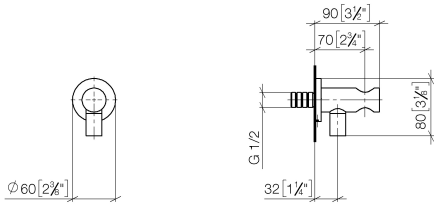

Wall elbow with integrated shower holder - Chrome

TARA

28 490 660

- 3/8" shower outlet
- rosette Ø 60 mm
- 1/2" connection
- WRAS 1912049

Intrinsic protection against back flow.

Fits: TARA, VAIA, META

	Chrome	28 490 660-00
	Brushed Platinum	28 490 660-06
	Platinum	28 490 660-08
	Dark Chrome	28 490 660-19
	Light Gold	28 490 660-26
	Brushed Light Gold	28 490 660-27
	Brushed Durabronze (23kt Gold)	28 490 660-28
	Matte Black	28 490 660-33
	Brushed Bronze	28 490 660-42
	Brushed Champagne (22kt Gold)	28 490 660-46
	Champagne (22kt Gold)	28 490 660-47
	Brushed Chrome	28 490 660-93
	Brushed Dark Platinum	28 490 660-99

Recommended miscellaneous

- Concealed wall elbow -** 35 085 970 90
- max. recess depth 163 mm
  - min. recess depth 90 mm

28 490 660

mm [inches]

Flow rate chart

Certificates

Belgaqua\_21-024- WRAS\_1912049.  
27\_7.

### Spare parts list

No.	Item Number	Name	Quantity used	Delivery time
1	90 24 03 280 00 90	nipple	1	2
2	09 30 30 037 90	screw	2	2
3	09 27 66 001-00	rosette	1	10
4	09 31 11 112 90	pin	1	60
5	09 16 01 023 90	ring	1	2
6	09 23 01 131 90	back-flow preventer	1	2
7	09 30 30 113 20 90	screw	1	2
8	09 14 10 001 90	seal	1	2
9	09 18 40 216 90	sleeve	1	2
10	09 11 03 124-00	connection	1	10
11	09 14 10 213 90	seal	1	2
12	09 24 03 279-00	nipple	1	10
13	90 21 02 069 00-00	cover	1	10