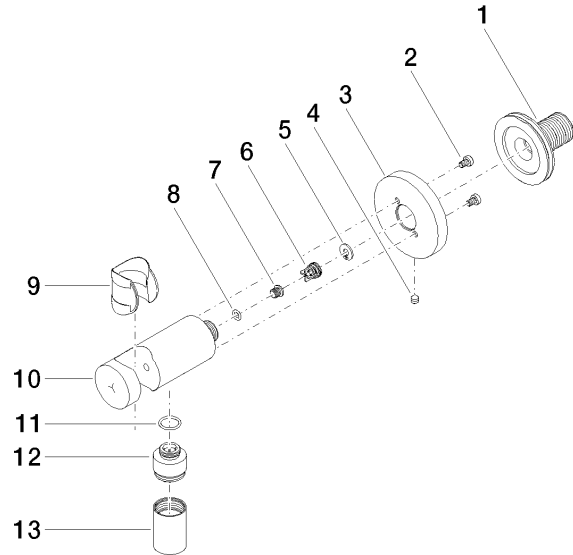

Wall elbow with integrated shower holder - Chrome

TARA

28 490 660

- 3/8" shower outlet
- rosette Ø 60 mm
- 1/2" connection
- WRAS 1912049

Intrinsic protection against back flow.

Fits: TARA, VAIA, META

	Chrome	28 490 660-00
	Brushed Platinum	28 490 660-06
	Platinum	28 490 660-08
	Dark Chrome	28 490 660-19
	Light Gold	28 490 660-26
	Brushed Light Gold	28 490 660-27
	Brushed Durabronze (23kt Gold)	28 490 660-28
	Matte Black	28 490 660-33
	Brushed Bronze	28 490 660-42
	Brushed Champagne (22kt Gold)	28 490 660-46
	Champagne (22kt Gold)	28 490 660-47
	Brushed Chrome	28 490 660-93
	Brushed Dark Platinum	28 490 660-99

Recommended miscellaneous

- Concealed wall elbow -** 35 085 970 90
- max. recess depth 163 mm
  - min. recess depth 90 mm

28 490 660

mm [inches]

Flow rate chart

Certificates

Belgaqua\_21-024- WRAS\_1912049.  
27\_7.

### Spare parts list

No.	Item Number	Name	Quantity used	Delivery time
1	90 24 03 280 00 90	nipple	1	2
2	09 30 30 037 90	screw	2	2
3	09 27 66 001-00	rosette	1	10
4	09 31 11 112 90	pin	1	60
5	09 16 01 023 90	ring	1	2
6	09 23 01 131 90	back-flow preventer	1	2
7	09 30 30 113 20 90	screw	1	2
8	09 14 10 001 90	seal	1	2
9	09 18 40 216 90	sleeve	1	2
10	09 11 03 124-00	connection	1	10
11	09 14 10 213 90	seal	1	2
12	09 24 03 279-00	nipple	1	10
13	90 21 02 069 00-00	cover	1	10